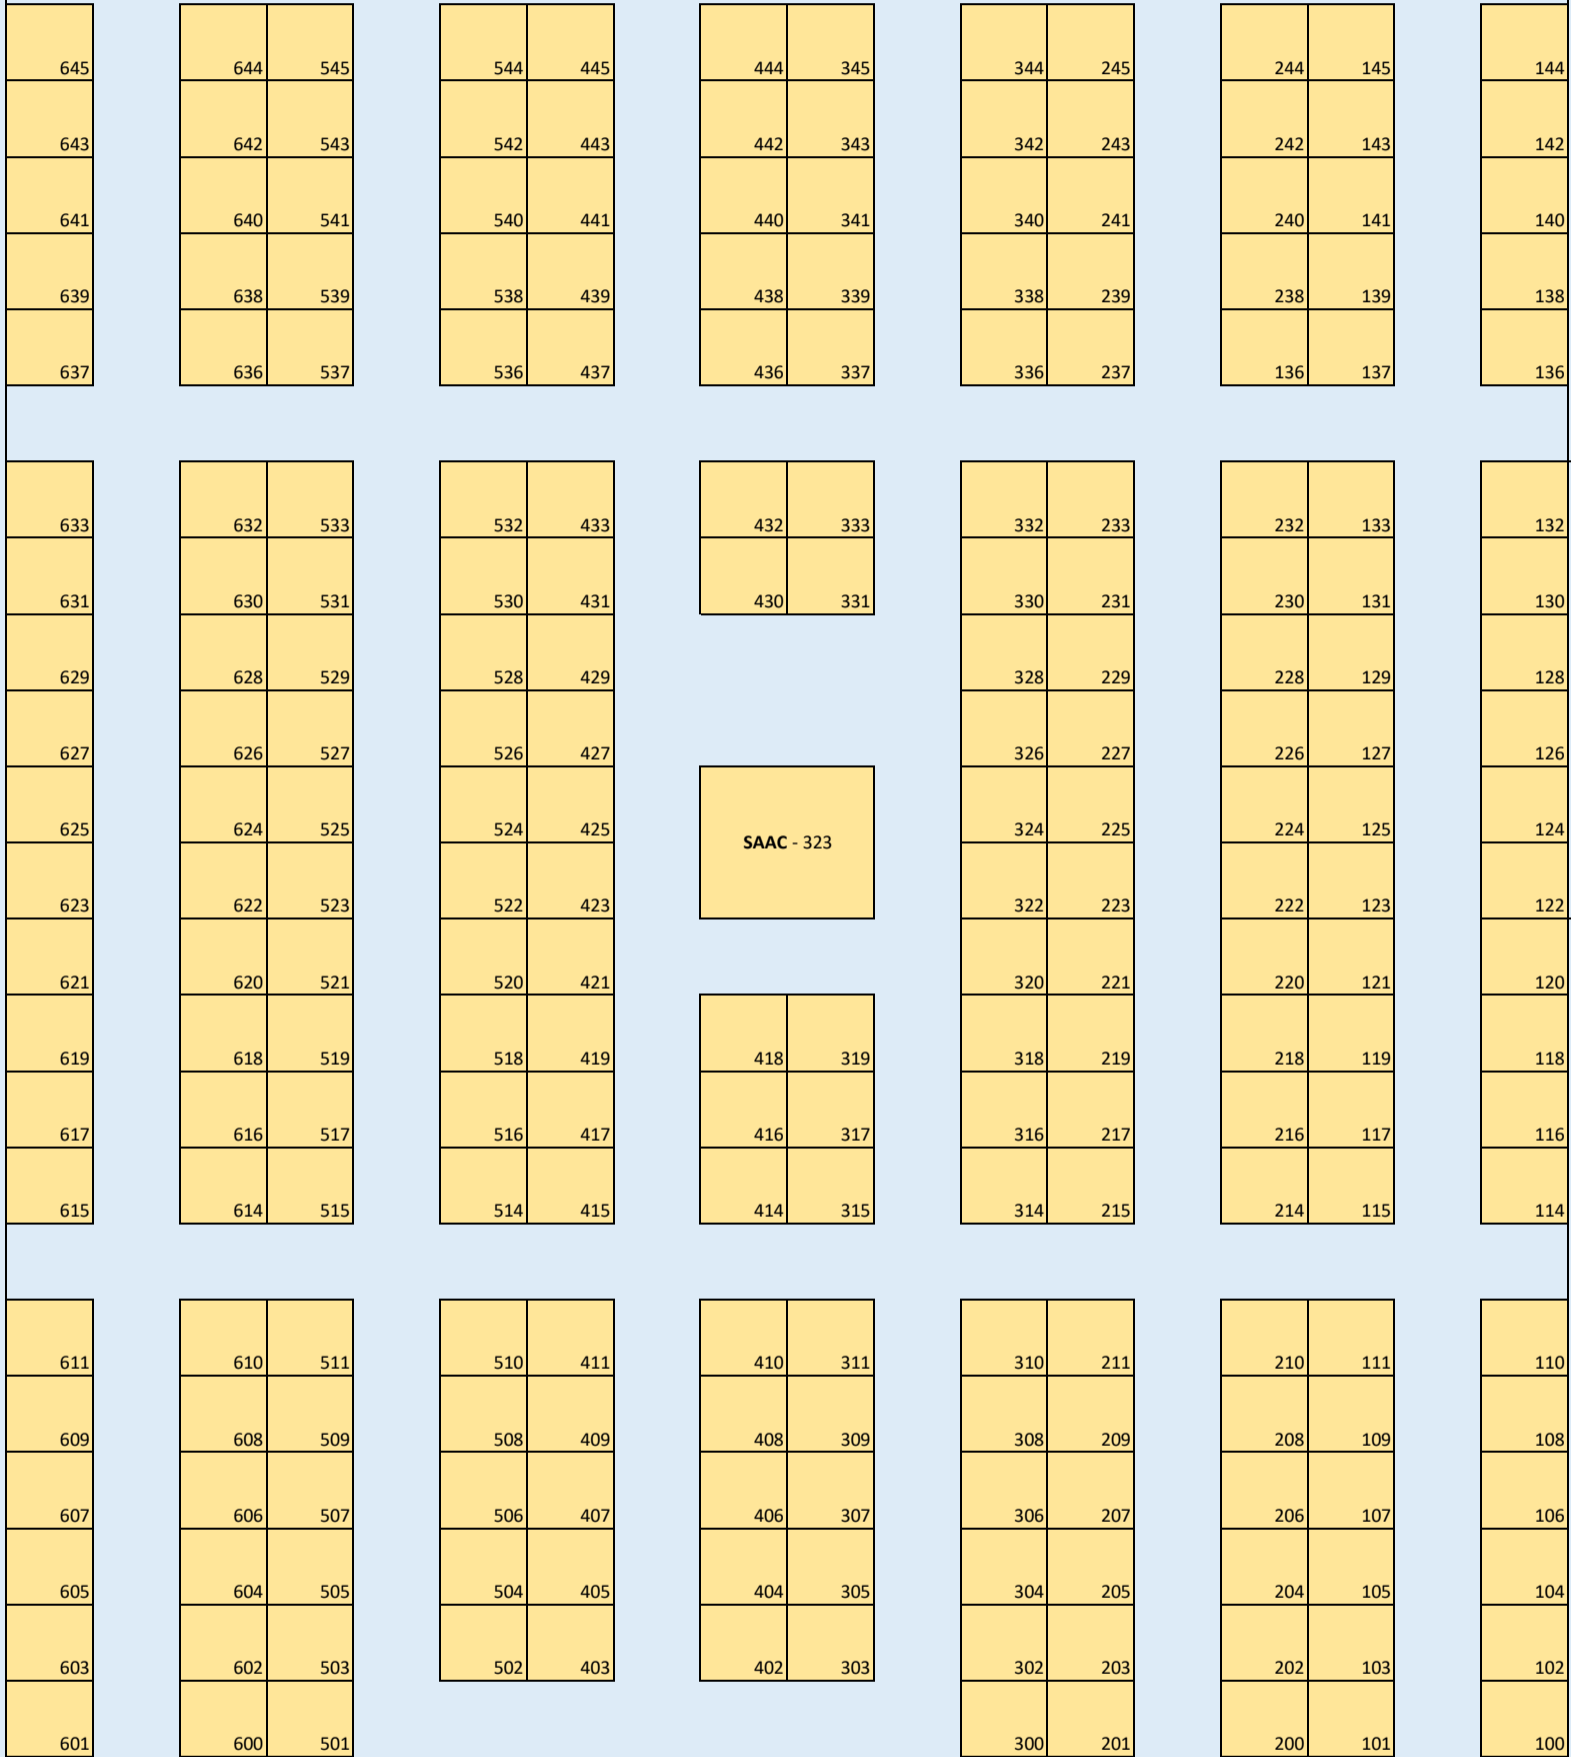

Back Of House and Bone Yard

Exhibitor Services & Bone yard Area

Aisle - Back of Hall

SHOW MANGEMENT OFFICE

EXHIBITOR SERVICES

Bone Yard

Product Pavilion

ENTRANCE UNIT

QUICK PRINT

REGISTRATION

SAAC EXPO 2023 Exhibit Hall 30' from Entrance wall to first booth

SAILS PAVILLION 90,000 Sq. Ft.

ENTRANCE

Mens Restroom

Womens Restroom in Lobby